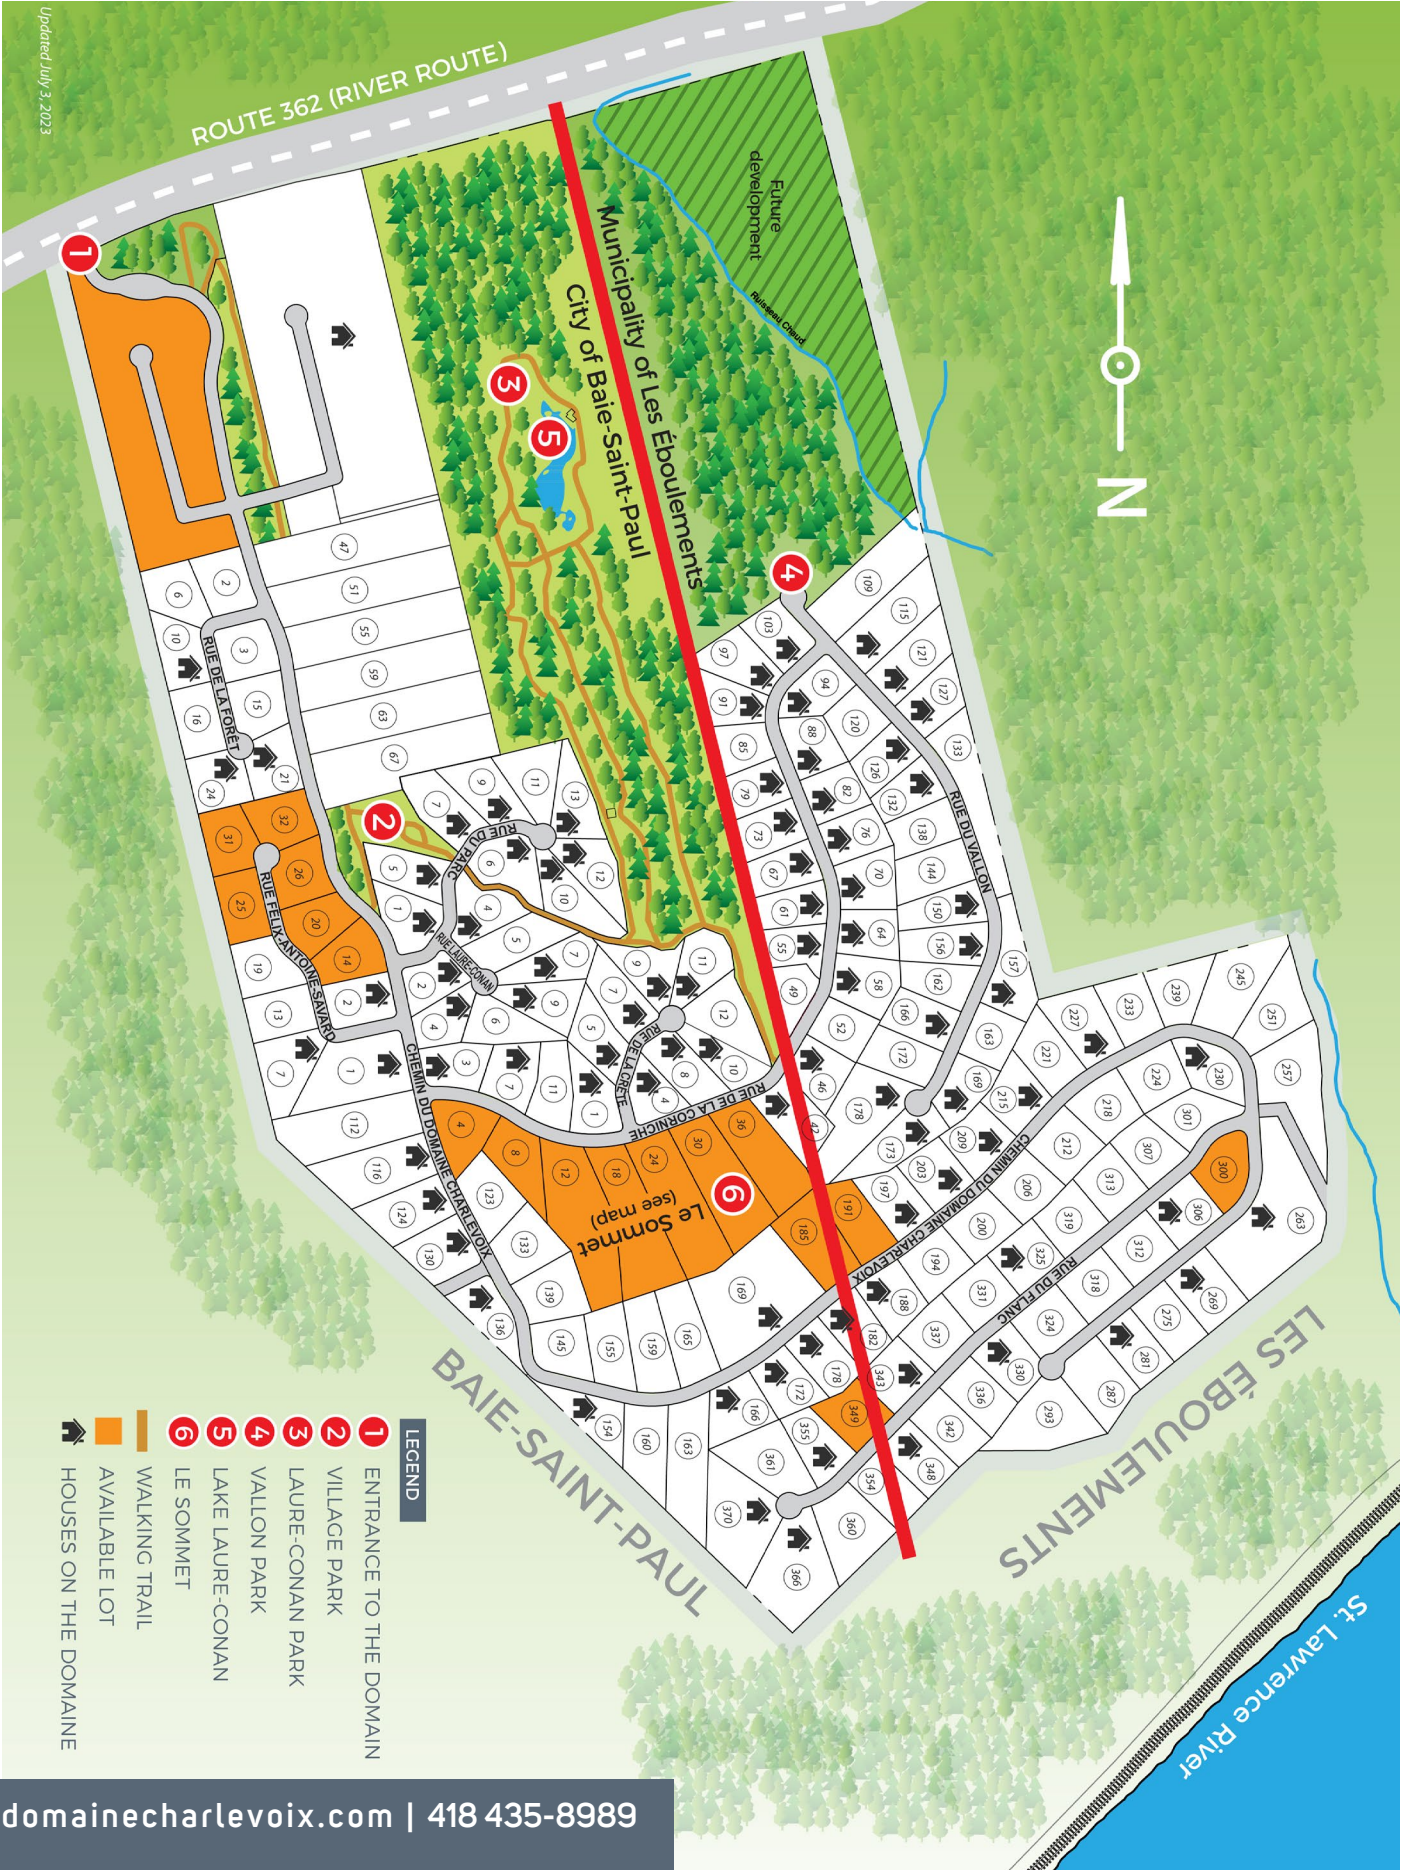

DOMAINE CHARLEVOIX

RÉPERTOIRE DES ADRESSES CIVIQUES

Updated July 3, 2023

- LEGEND**
- 1** ENTRANCE TO THE DOMAIN
 - 2** VILLAGE ENTRANCE
 - 3** LAURE-CONAN PARK
 - 4** VALLON PARK
 - 5** LAKE LAURE-CONAN
 - 6** LE SOMMET
 - HOUSES ON THE DOMAINE
 - AVAILABLE LOT
 - WALKING TRAIL